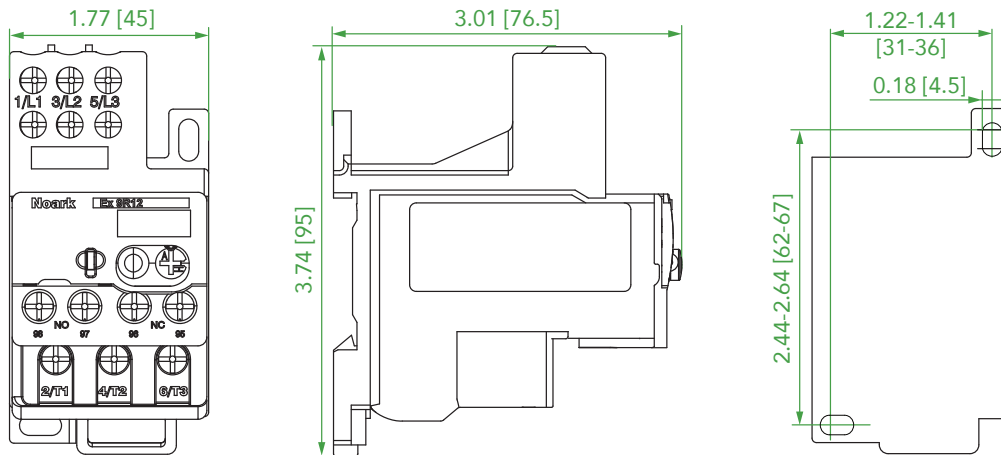

Thermal Overload Relays

Ex9R12 Dimensions

Ex9R12

Unit: in [mm]

Ex9R12+AD51

Unit: in [mm]

Ex9R12+Ex9CS06~12

Unit: in [mm]