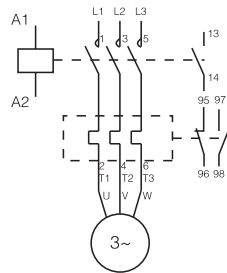

Thermal Overload Relays

Ex9R12 Dimensions

Ex9R12

Unit: in [mm]

Ex9R12+AD51

Unit: in [mm]

Ex9R12+Ex9CS06~12

Unit: in [mm]

Thermal Overload Relays

Ex9R Wiring Diagrams

Ex9R12

Ex9R38

Ex9R100

Ex9R185

Ex9R500

B