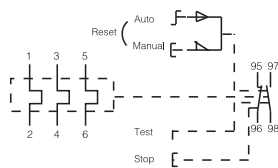

Thermal Overload Relays

Ex9R Wiring Diagrams

Ex9R12

Ex9R38

Ex9R100

Ex9R185

Ex9R500

B