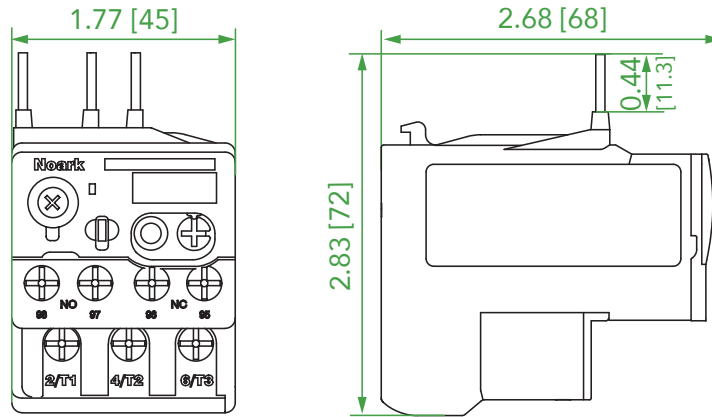

Thermal Overload Relays

Ex9R12 Dimensions

Ex9R12

Unit: in [mm]

Ex9R12+AD51

Unit: in [mm]

Ex9R12+Ex9CS06~12

Unit: in [mm]