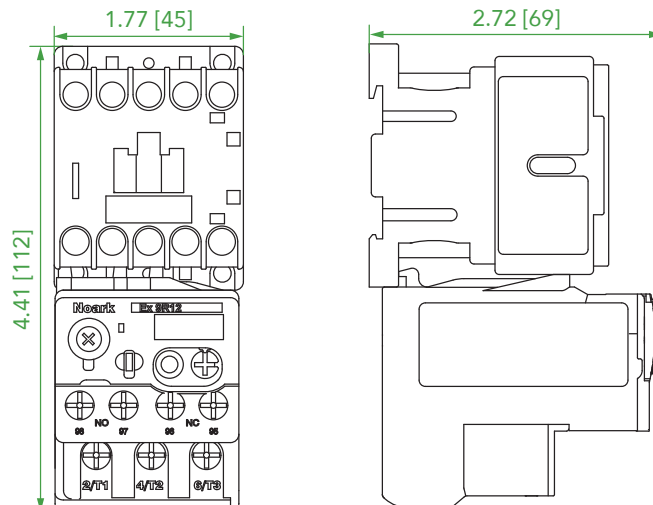

Thermal Overload Relays

Ex9R12 Dimensions

Ex9R12

Unit: in [mm]

Ex9R12+AD51

Unit: in [mm]

Ex9R12+Ex9CS06~12

Unit: in [mm]

Thermal Overload Relays

Ex9R Wiring Diagrams

Ex9R12

Ex9R38

Ex9R100

Ex9R185

Ex9R500

B