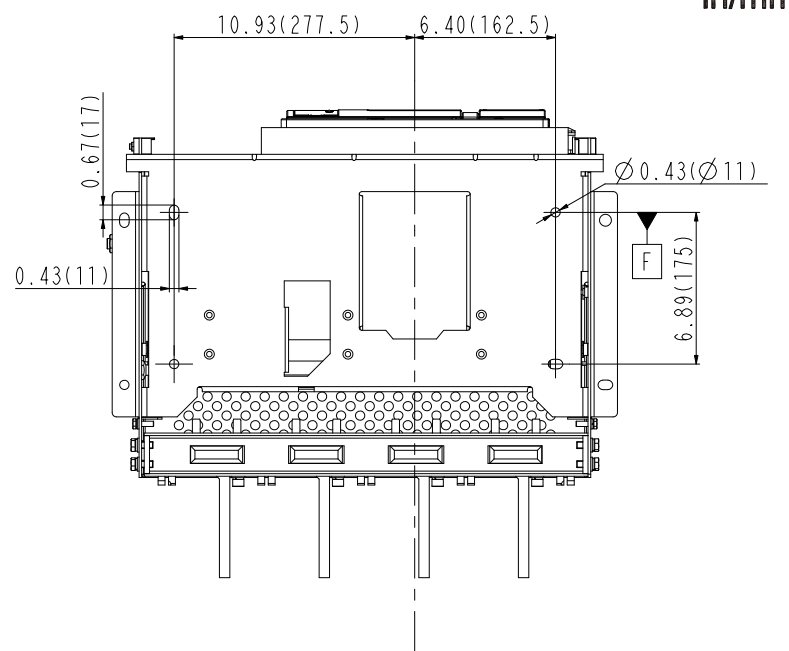

Withdrawable type

800A/1600A-4P

Vertical installation

in/mm