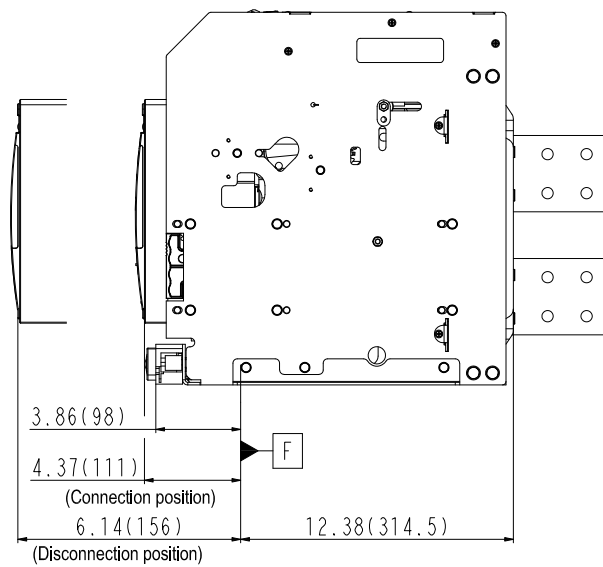

Withdrawable type

800A/1600A-4P

Vertical installation

in/mm